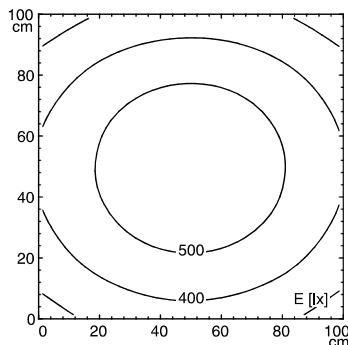

113078000-00580666

fitted with

- work equipment**
- connected load**
- power consumption**
- luminous flux**
- luminous efficacy**
- light distribution**
- light colour**
- color rendering index (CRI)**
- system of protection**
- class of protection**
- technology**
- usage**
- luminaire body**
- lamp cover**
- weight (net)**
- mains supply**

- design**
- fastening**
- dimension**
- special features**

- LED
- Energy efficiency category A+
- without
- 18-30 V; DC
- approx. 13 W
- approx. 1250 lm
- approx. 96 lm/W
- direct
- neutral white, approx. 5000 K
- > 80
- IP 67
- III
- switchable
- external
- aluminium, anodised, aluminium coloured anodised
- screen, clear
- approx. 2.7 kg
- built-in plug
- US-ConnectionStandard
- mounted version
- L-angle, clamp
- A=790 mm
- through-wired, Eco equipment

Serie_763

illuminance

distance: 100 cm
Em: 444 lx
Emax: 573 lx
Emin: 283 lx

luminous intensity